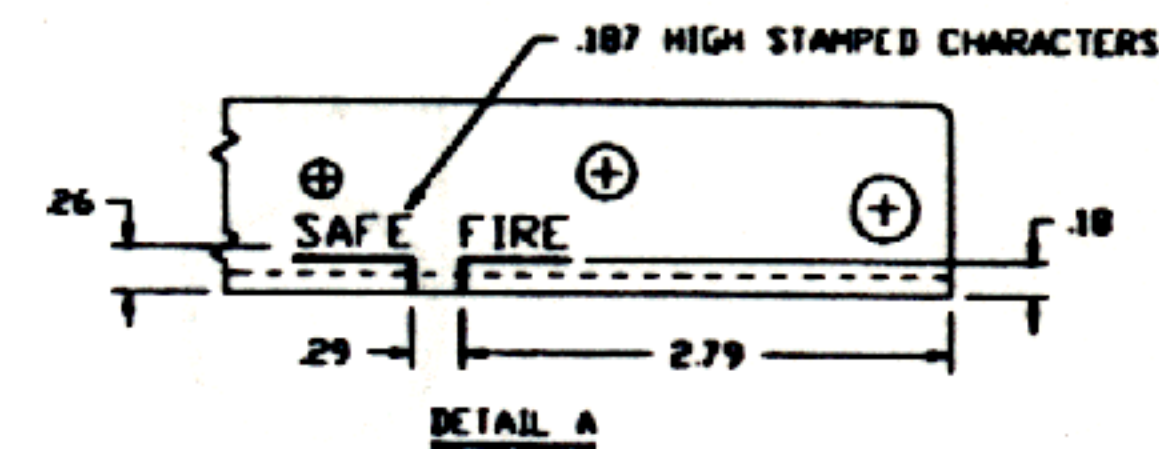

187 SLOTS X .375 HIGH FOR SHOULDER STOCK

**CONFIDENTIAL**

**RESTRICTED MATERIAL**

- NOTES-
1. MATERIAL- MILD STEEL SHEET .100 THICK  
.060 MILD STEEL SHEET WHERE NOTED
  2. FINISH- PARKERIZE

DATE	BY	REV.	REVISIONS
10/1/50	J. P. ...	1	AS SHOWN
10/1/50	J. P. ...	2	AS SHOWN
10/1/50	J. P. ...	3	AS SHOWN
10/1/50	J. P. ...	4	AS SHOWN
TITLE: MAC-10 LOWER RECEIVER			SCALE: 2:1