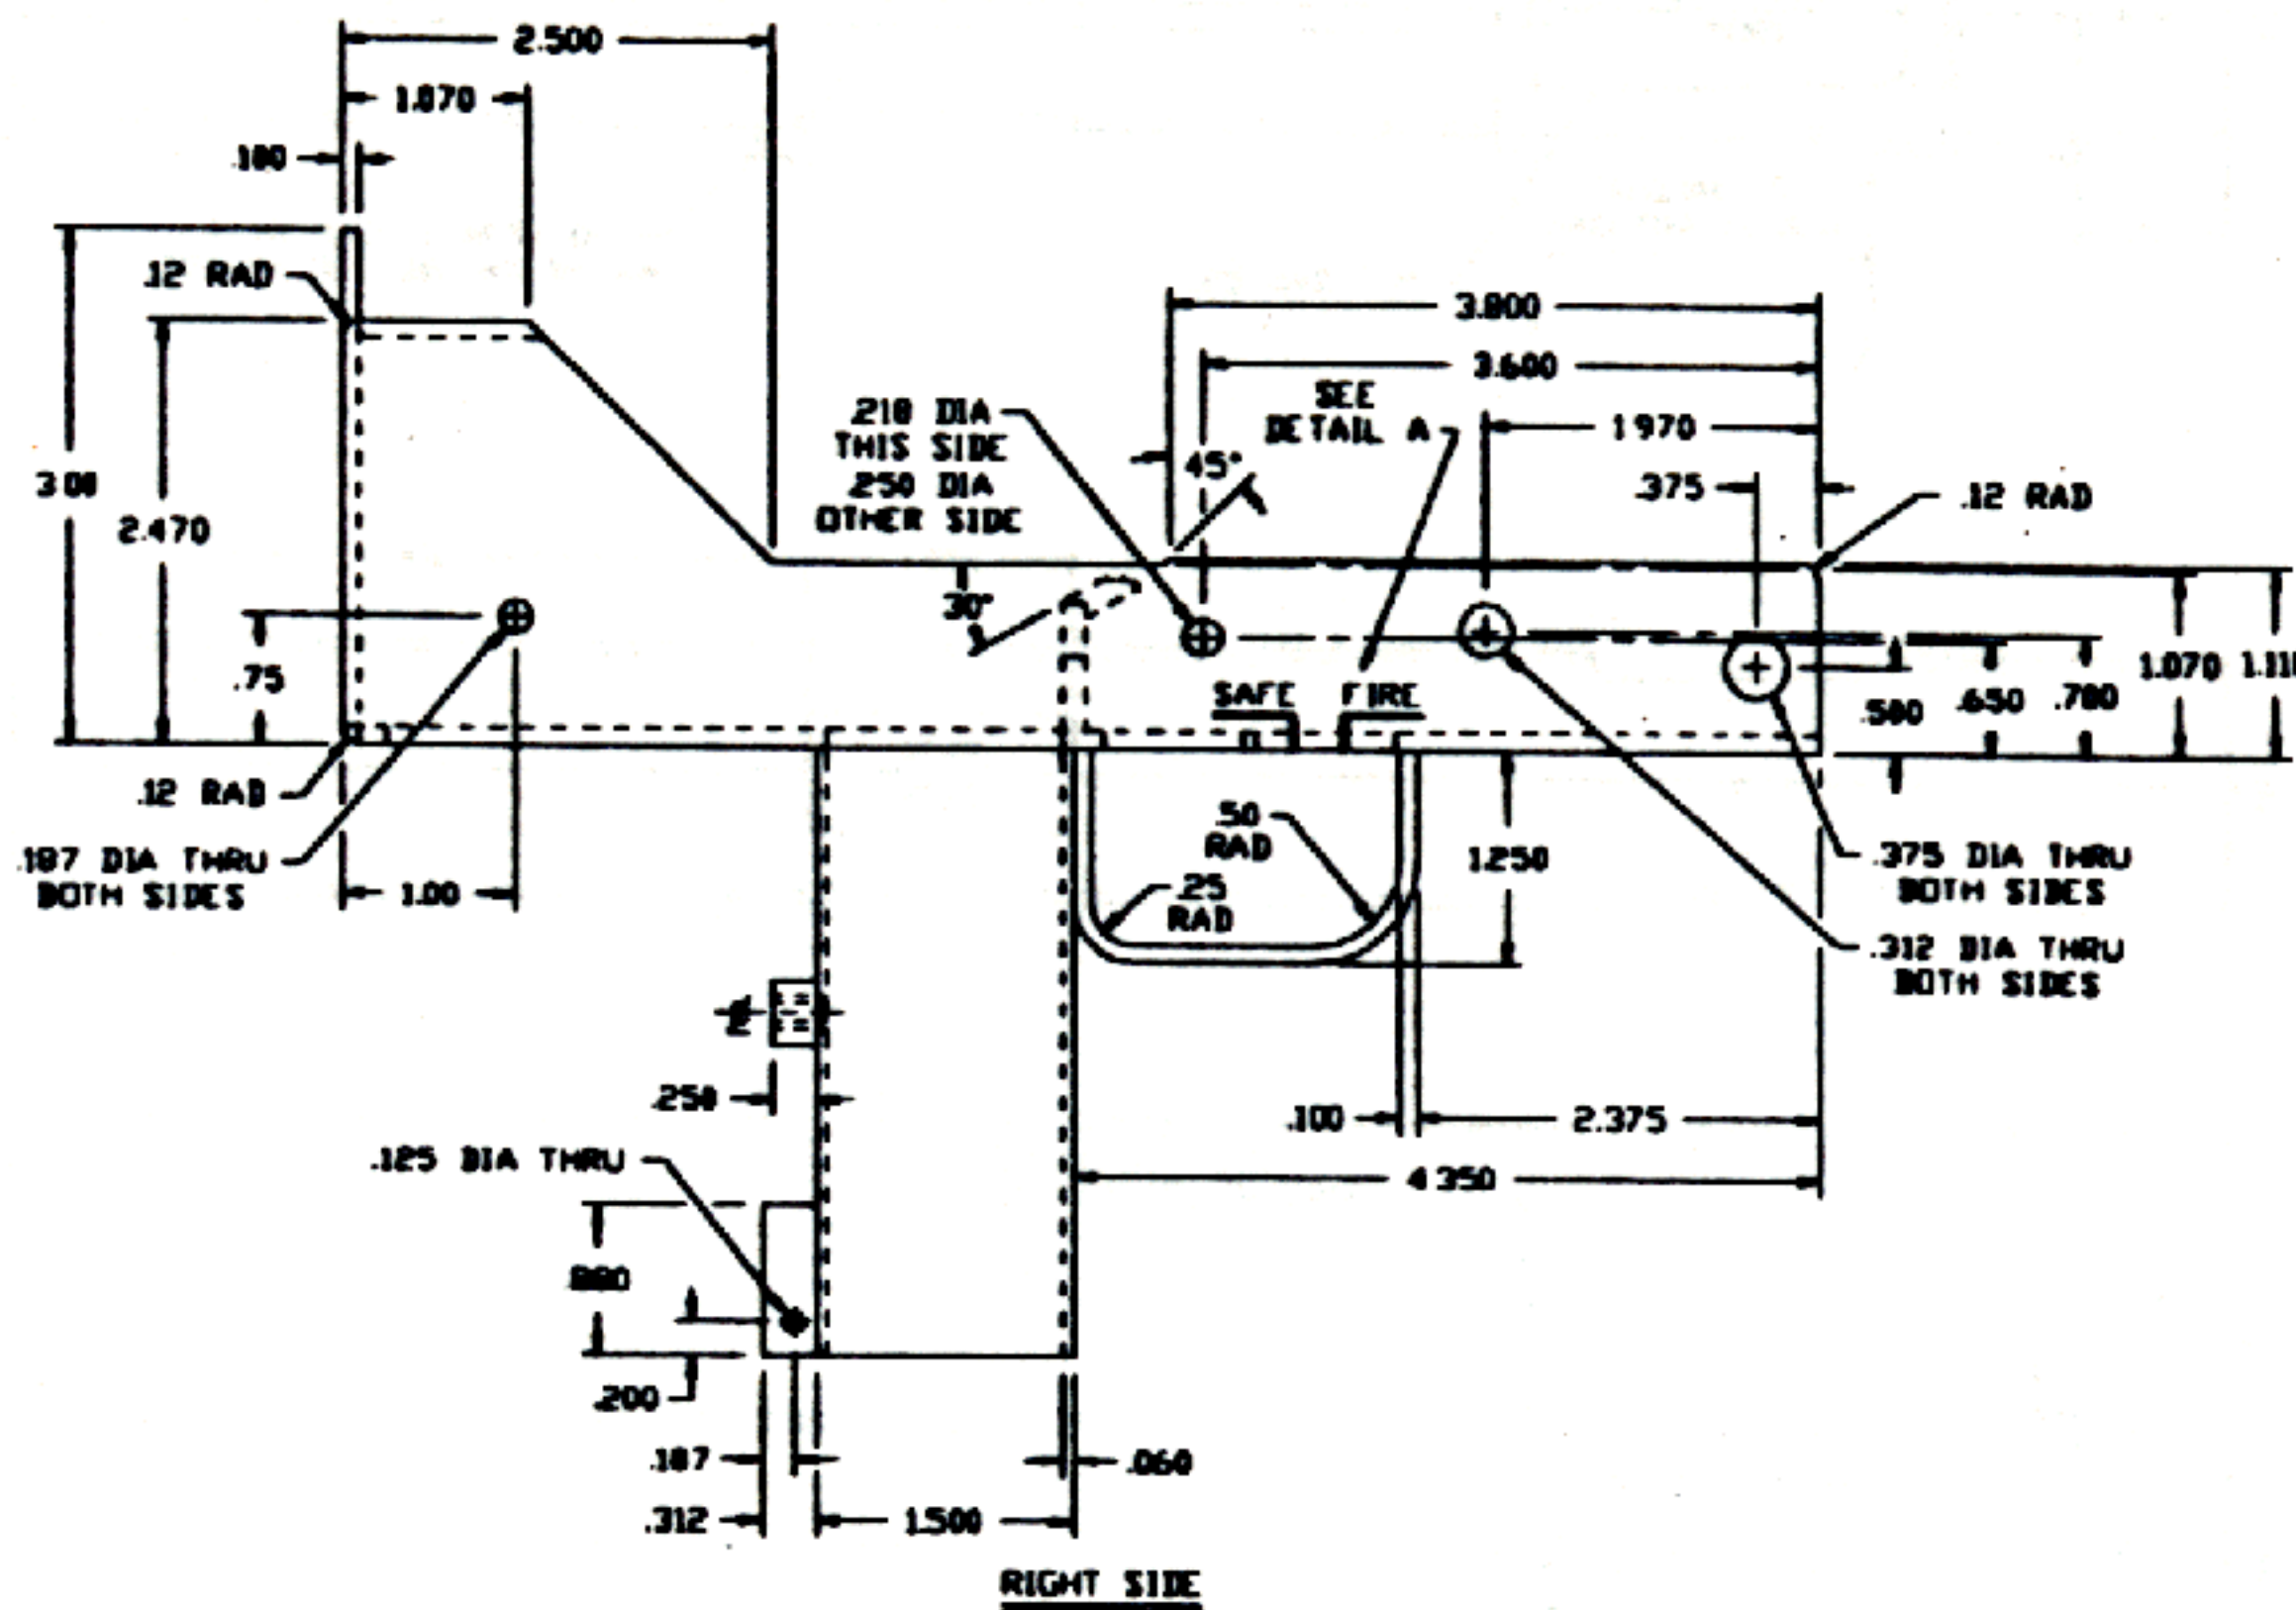

187 SLOTS X .375 HIGH FOR SHOULDER STOCK

**CONFIDENTIAL**

**RESTRICTED MATERIAL**

- NOTES-
1. MATERIAL- MILD STEEL SHEET .100 THICK  
.060 MILD STEEL SHEET WHERE NOTED
  2. FINISH- PARKERIZE

DATE	BY	REV.	REVISIONS
10/1/50	J. P. ...	1	AS SHOWN
10/1/50	J. P. ...	2	AS SHOWN
10/1/50	J. P. ...	3	AS SHOWN
10/1/50	J. P. ...	4	AS SHOWN
TITLE: MAC-10 LOWER RECEIVER			SCALE: 2:1