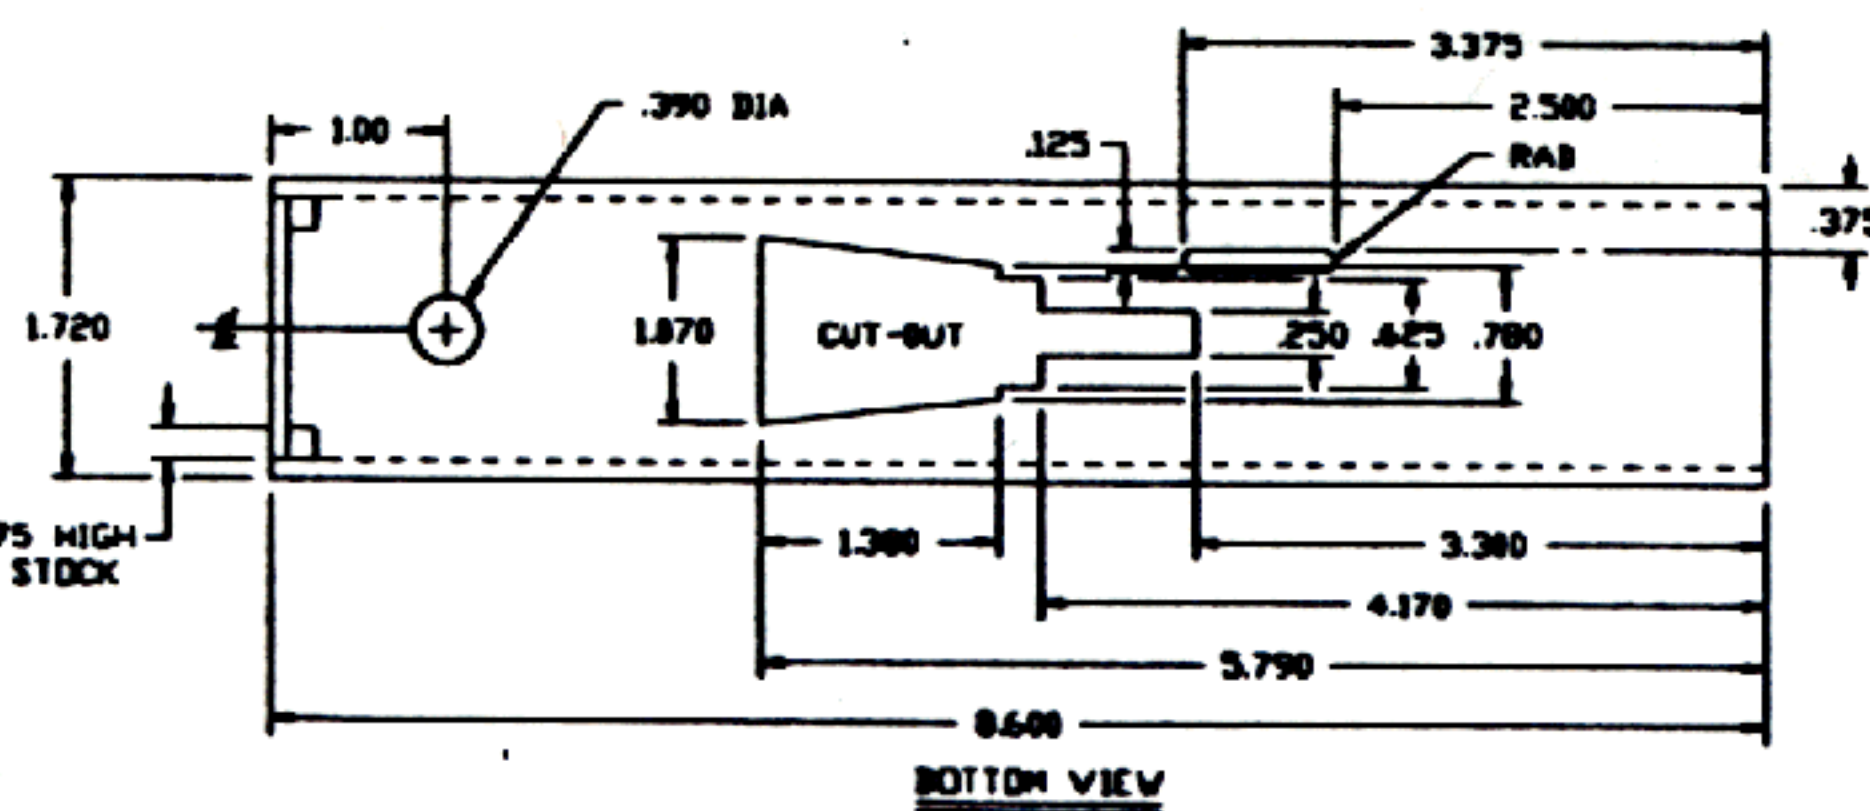

187 SLOTS X .375 HIGH FOR SHOULDER STOCK

**CONFIDENTIAL**

**RESTRICTED MATERIAL**

- NOTES-
1. MATERIAL- MILD STEEL SHEET .100 THICK  
.060 MILD STEEL SHEET WHERE NOTED
  2. FINISH- PARKERIZE

DATE	BY	REV.	REVISIONS
10/1/50	J. P. ...	1	AS SHOWN
10/1/50	J. P. ...	2	AS SHOWN
10/1/50	J. P. ...	3	AS SHOWN
10/1/50	J. P. ...	4	AS SHOWN
TITLE: MAC-10 LOWER RECEIVER			SCALE: 2:1